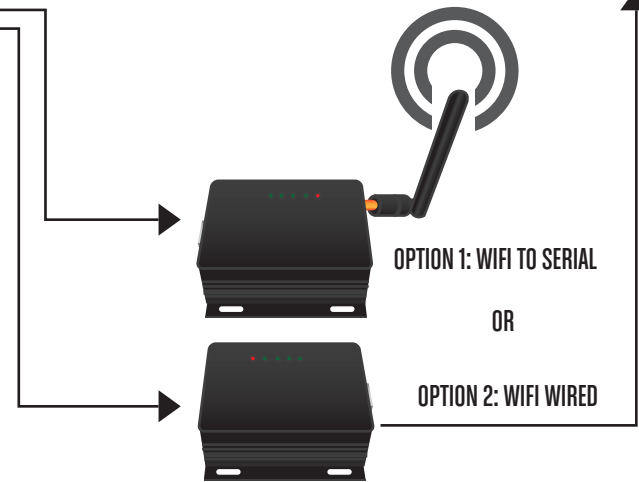

HOME AUTOMATION SYSTEMS

EPIC TOUCH

IPAD | IPAD MINI | IPHONE | ANDROID

ROUTER

RS232-ADVANCED | PRO

12V OR 24V DC
POWER SUPPLY

EP-DISTRIBUTION

RGB LED 12 OR 24V

WHITE LED 12 OR 24V

OPTION 1: WIFI TO SERIAL

OR

OPTION 2: WIFI WIRED

EPIC WIFI LED CONTROL KIT