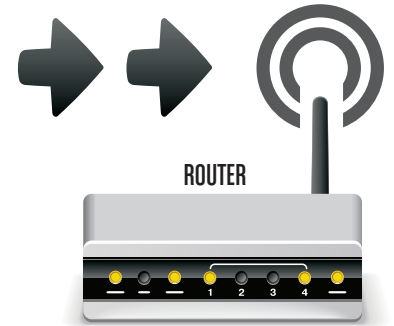

HOME AUTOMATION SYSTEMS

EPIC TOUCH

IPAD | IPAD MINI | IPHONE | ANDROID

ROUTER

RS232-ADVANCED | PRO

12V OR 24V DC
POWER SUPPLY

EP-DISTRIBUTION

RGB LED 12 OR 24V

WHITE LED 12 OR 24V

OPTION 1: WIFI TO SERIAL

OR

OPTION 2: WIFI WIRED

EPIC WIFI LED CONTROL KIT