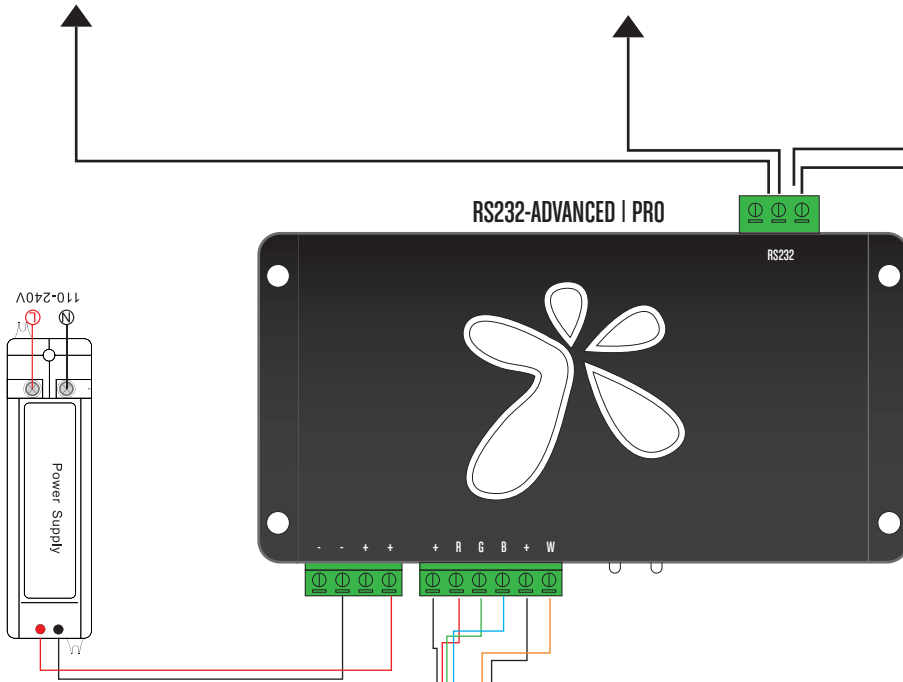

HOME AUTOMATION SYSTEMS

EPIC TOUCH

IPAD | IPAD MINI | IPHONE | ANDROID

ROUTER

RS232-ADVANCED | PRO

12V OR 24V DC
POWER SUPPLY

EP-DISTRIBUTION

RGB LED 12 OR 24V

WHITE LED 12 OR 24V

OPTION 1: WIFI TO SERIAL

OR

OPTION 2: WIFI WIRED

EPIC WIFI LED CONTROL KIT