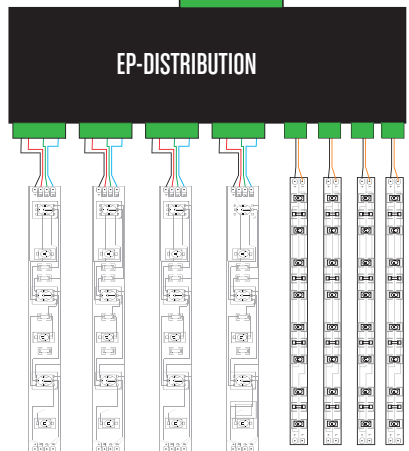

HOME AUTOMATION SYSTEMS

EPIC TOUCH

IPAD | IPAD MINI | IPHONE | ANDROID

ROUTER

RS232-ADVANCED | PRO

12V OR 24V DC
POWER SUPPLY

EP-DISTRIBUTION

RGB LED 12 OR 24V

WHITE LED 12 OR 24V

OPTION 1: WIFI TO SERIAL

OR

OPTION 2: WIFI WIRED

EPIC WIFI LED CONTROL KIT