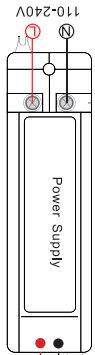

HOME AUTOMATION SYSTEMS

EPIC TOUCH

IPAD | IPAD MINI | IPHONE | ANDROID

ROUTER

RS232-ADVANCED | PRO

12V OR 24V DC
POWER SUPPLY

EP-DISTRIBUTION

RGB LED 12 OR 24V

WHITE LED 12 OR 24V

OPTION 1: WIFI TO SERIAL

OR

OPTION 2: WIFI WIRED

EPIC WIFI LED CONTROL KIT