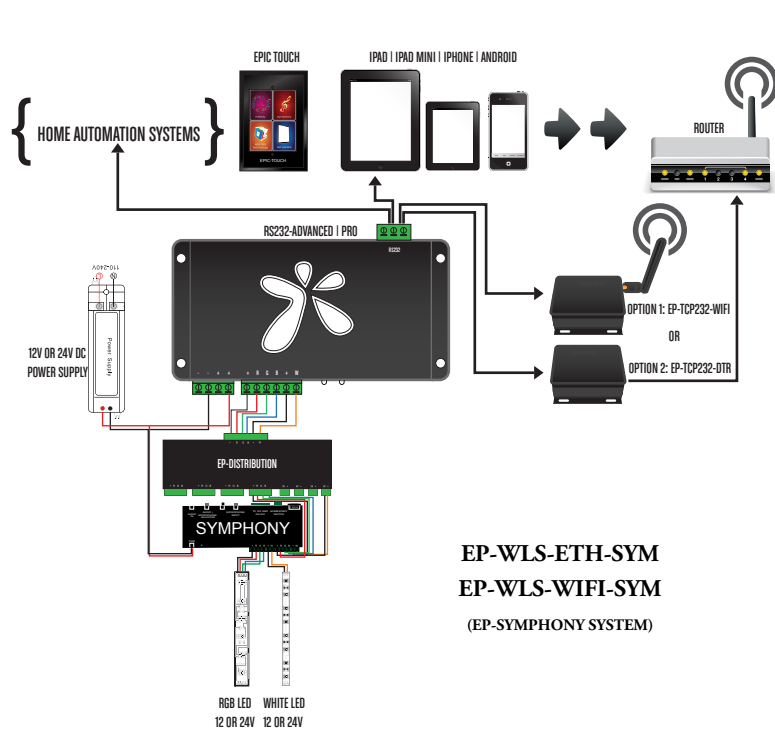

## EPIC™ WIFI LIGHTING SYSTEM

Specifier's Reference

Project

Type

Model No.

Comments or Special Instructions

The Epic™ WiFi Lighting Control System is a simple wired (EP-WLS-ETH) or wireless (EP-WLS-WIFI) conduit between you and your device over a network.

Software Installation Video Instruction @ <http://epicskytech.com/ep-led.html>

EP-WLS-WIFI  
EP-WLS-ETH

EP-WLS-ETH-SYM  
EP-WLS-WIFI-SYM  
(EP-SYMPHONY SYSTEM)