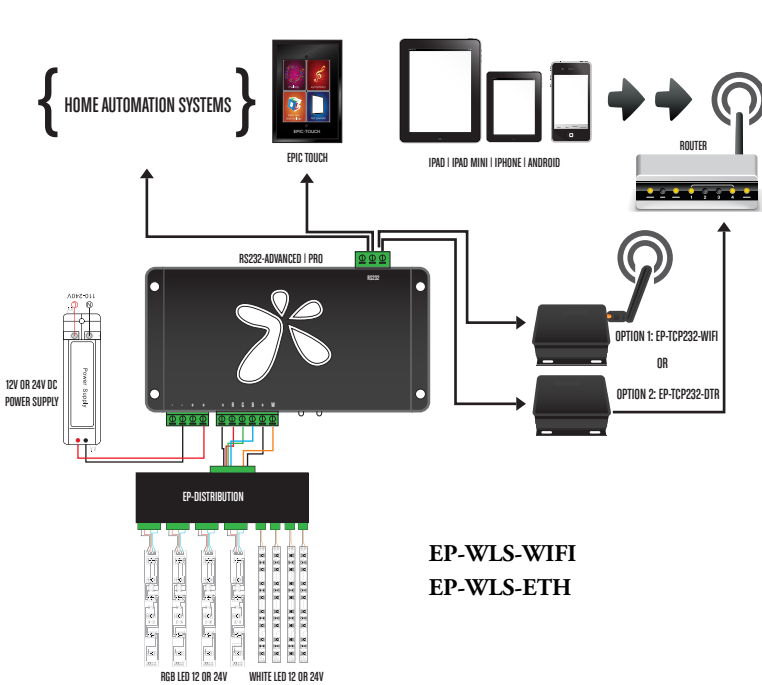

## EPIC™ WIFI LIGHTING SYSTEM

Specifier's Reference

Project

Type

Model No.

Comments or Special Instructions

The Epic™ WiFi Lighting Control System is a simple wired (EP-WLS-ETH) or wireless (EP-WLS-WIFI) conduit between you and your device over a network.

Software Installation Video Instruction @ <http://epicskytech.com/ep-led.html>

EP-WLS-WIFI  
EP-WLS-ETH

EP-WLS-ETH-SYM  
EP-WLS-WIFI-SYM  
(EP-SYMPHONY SYSTEM)